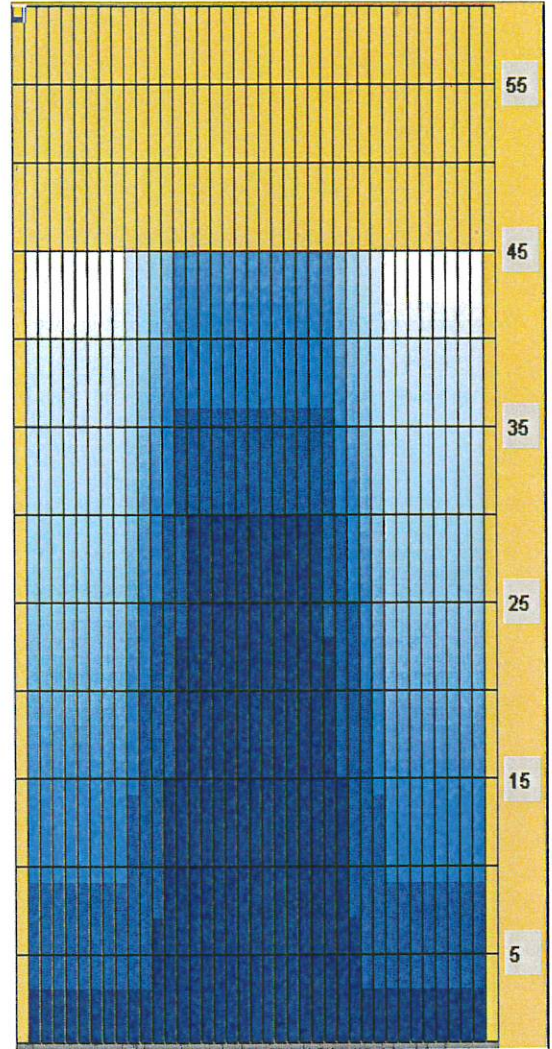

Jyväskylän KEILAHALLI

JYVÄSKYLÄN KEILAHALLI Puhelin: 0207 600 990
 Pupuhuhdantie 4 www.jyvaskylankeilahalli.fi
 40340 Jyväskylä info@jyvaskylankeilahalli.fi

Oil Pattern Distance: **45 Feet** Reverse Brush Drop: **40 Feet** Oil Per Board: **50 uL**
 Forward Oil Total: **13.1 mL** Reverse Oil Total: **10.35 mL** Volume Oil Total: **23.45 mL**
 Forward Boards Crossed: **262 Boards** Reverse Boards Crossed: **207 Boards** Total Boards Crossed: **469 Boards**

	Start	Stop	Loads	Speed	Crossed	Start	End	Feet	T.Oil
1	2L	2R	3	14	111	0.0	3.9	3.9	5550
2	12L	12R	2	14	34	3.9	7.8	3.9	1700
3	13L	13R	3	18	45	7.8	15.4	7.6	2250
4	14L	14R	3	18	39	15.4	23.0	7.6	1950
5	15L	15R	3	18	33	23.0	30.6	7.6	1650
6	2L	2R	0	26	0	30.6	36.0	5.4	0
7	2L	2R	0	30	0	36.0	45.0	9.0	0

Item	3L-7L:18L-18R	8L-12L:18L-18R	13L-17L:18L-18R	18L-18R:17R-13R	18L-18R:12R-8R	18L-18R:7R-3R
Description	Outside Track:Middle	Middle Track:Middle	Inside Track:Middle	Middle: Inside Track	Middle:Middle Track	Middle:Outside Track
Track Zone Ratio	6.25	3.68	1.1	1.1	3.68	6.25