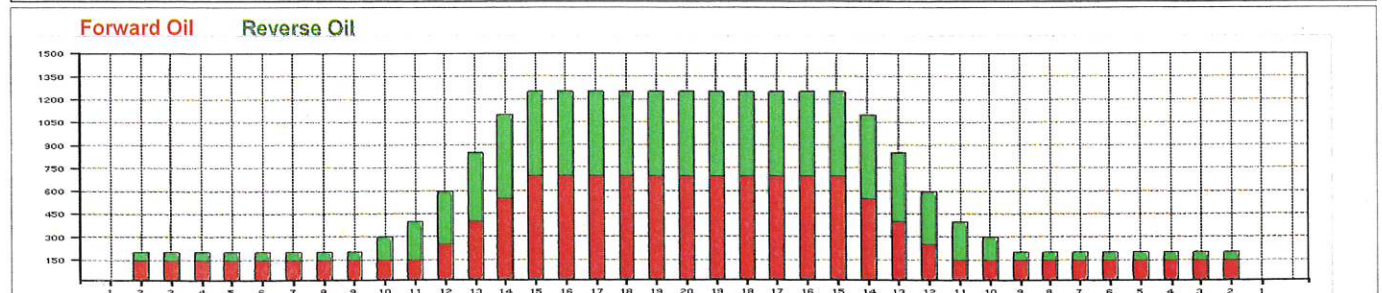

Conditioner:
Type In or Select One

TransferType:
Type In or Select One

Forward
Reverse
Combined
Buff

	Start	Stop	Loads	Speed	Crossed	Start	End	Feet	T.Oil
1	2L	2R	0	30	0	45.0	36.0	-9.0	0
2	14L	14R	2	22	26	36.0	29.8	-6.2	1300
3	13L	13R	2	18	30	29.8	24.7	-5.1	1500
4	12L	12R	2	18	34	24.7	19.6	-5.1	1700
5	11L	11R	2	18	38	19.6	14.5	-5.1	1900
6	10L	10R	2	18	42	14.5	9.4	-5.1	2100
7	2L	2R	1	18	37	9.4	6.9	-2.5	1850
8	2L	2R	0	10	0	6.9	0.0	-6.9	0

Item	3L-7L:18L-18R	8L-12L:18L-18R	13L-17L:18L-18R	18L-18R:17R-13R	18L-18R:12R-8R	18L-18R:7R-3R
Description	Outside Track:Middle	Middle Track:Middle	Inside Track:Middle	Middle: Inside Track	Middle:Middle Track	Middle:Outside Track
Track Zone Ratio	6.25	3.68	1.1	1.1	3.68	6.25