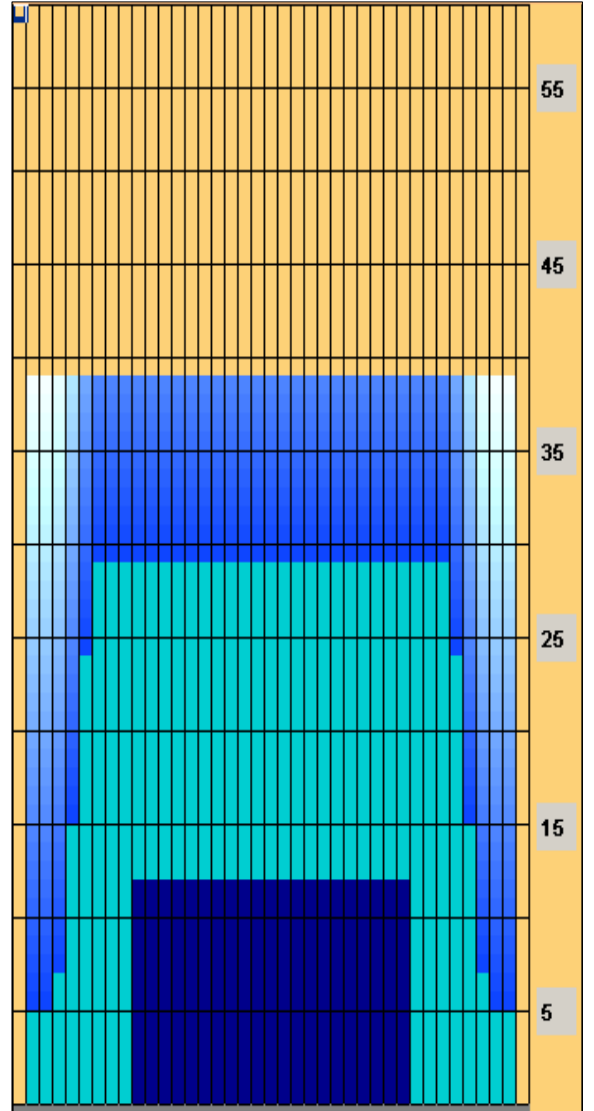

liitto 2018

Oil Pattern Distance:	39 Feet	Reverse Brush Drop:	22 Feet	Oil Per Board:	40 uL
Forward Oil Total:	20.48 mL	Reverse Oil Total:	0.84 mL	Volume Oil Total:	21.32 mL
Forward Boards Crossed:	512 Boards	Reverse Boards Crossed:	21 Boards	Total Boards Crossed:	533 Boards

	Start	Stop	Loads	Speed	Crossed	Start	End	Feet	T.Oil
1	2L	2R	5	10	185	0.0	5.6	5.6	7400
2	4L	4R	1	14	33	5.6	7.5	1.9	1320
3	5L	5R	4	14	124	7.5	15.4	7.9	4960
4	6L	6R	2	14	58	15.4	19.3	3.9	2320
5	6L	6R	2	18	58	19.3	24.4	5.1	2320
6	7L	7R	2	18	54	24.4	29.5	5.1	2160
7	2L	2R	0	22	0	29.5	39.0	9.5	0

Conditioner:
Type In or Select One

TransferType:
Type In or Select One

Forward
Reverse
Combined
Buff

Forward Reverse More

	Start	Stop	Loads	Speed	Crossed	Start	End	Feet	T.Oil
1	2L	2R	0	30	0	39.0	12.0	-27.0	0
2	10L	10R	1	30	21	12.0	7.8	-4.2	840
3	2L	2R	0	14	0	7.8	0.0	-7.8	0

Forward Reverse More

Item	3L-7L:18L-18R	8L-12L:18L-18R	13L-17L:18L-18R	18L-18R:17R-13R	18L-18R:12R-8R	18L-18R:7R-3R
Description	Outside Track:Middle	Middle Track:Middle	Inside Track:Middle	Middle: Inside Track	Middle:Middle Track	Middle:Outside Track
Track Zone Ratio	1.67	1.02	1	1	1.02	1.67